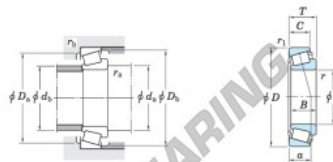

Kegellager

JLM506849-JLM506810-JTEKT - JLM506849-JLM506810-JTEKT

<https://www.123kogellager.be/kogellager-behuizing/rollager/kegellager/jlm506849-jlm506810-jtekt>

Single-row tapered roller bearings
inch series

Koyo

Boundary dimensions (mm)							Basic load ratings (kN)		Limiting speeds (min ⁻¹)	
d	D	T	B	C	r ₁ max.	r ₂ max.	C _r	C ₁₀	Grease lub.	Oil lub.
55.000	90.000	23.000	23.000	18.500	1.6	0.5	81.4	115	4 200	5 500

Bearing No.		Load center (mm)	Mounting dimensions (mm)						Constant	Axial load factors		(Refer.) Mass (kg)	
Inner ring	Outer ring	a	d _a	d _b	D _a	D _b	r _a max.	r _b max.	e	Y ₁	Y ₂	Inner ring	Outer ring
JLM506849	JLM506810	20.1	63.0	61.0	82.0	86.0	1.6	0.5	0.40	1.49	0.82	0.370	0.183