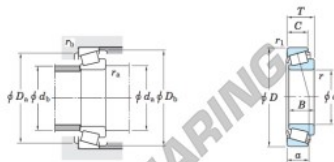

Kegellager

65237-65500-JTEKT - 65237-65500-JTEKT

<https://www.123kogellager.be/kogellager-behuizing/rollager/kegellager/65237-65500-jtekt>

Single-row tapered roller bearings inch series **Koyo**

Boundary dimensions (mm)							Basic load ratings (kN)			Limiting speeds (min ⁻¹)	
d	D	T	B	C	r_a max.	r_b max.	C_r	C_{10}	Grease lub. Oil lub.		
60.325	127.000	44.450	44.450	34.925	3.6	3.2	208	269	3 300	4 400	

Bearing No.		Load center (mm) a	Mounting dimensions (mm)						Constant e	Axial load factors		(Refer.) Mass (kg)	
Inner ring	Outer ring		d_a	d_b	D_a	D_b	r_a max.	r_b max.		Y_1	Y_2		Inner ring
65237	65500	35.2	82.0	71.0	107.0	119.0	3.6	3.2	0.49	1.23	0.68	1.59	1.02

PRODUCTKENMERKEN

Merk	JTEKT
N° Ean13	3663952428406
Binnendiameter	60.325 mm
Buitendiameter	127 mm
Dikte	44.45 mm
Verpakking	1

contact@123kogellager.be

CRT4 de Lesquin 60 Rue Du Haut De Sainghin 59273 Fretin FRANCE