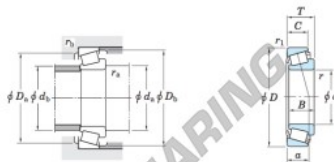

Kegellager 657-653-JTEKT - 657-653-JTEKT

<https://www.123kogellager.be/kogellager-behuizing/rollager/kegellager/657-653-jtekt>

Single-row tapered roller bearings inch series **Koyo**

Boundary dimensions (mm)							Basic load ratings (kN)		Limiting speeds (min ⁻¹)	
d	D	T	B	C	r_a max.	r_b max.	C_r	C_{10}	Grease lub.	Oil lub.
73.025	146.050	41.275	41.275	31.760	3.6	3.2	208	301	2 600	3 400

Bearing No.		Load center (mm) a	Mounting dimensions (mm)						Constant e	Axial load factors		(Refer.) Mass (kg)	
Inner ring	Outer ring		d_a	d_b	D_a	D_b	r_a max.	r_b max.		Y_1	Y_2	Inner ring	Outer ring
657	653	33.4	90.0	85.0	131.0	139.0	3.6	3.2	0.41	1.47	0.61	2.28	0.880

PRODUCTKENMERKEN

Merk	JTEKT
N° Ean13	3663952428963
Binnendiameter	73.025 mm
Buitendiameter	146.05 mm
Dikte	41.275 mm
Verpakking	1

contact@123kogellager.be

CRT4 de Lesquin 60 Rue Du Haut De Sainghin 59273 Fretin FRANCE