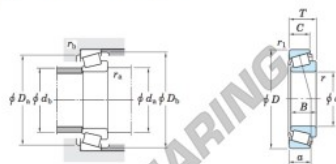

## Kegellager

Koyo

Boundary dimensions (mm)							Basic load ratings (kN)		Limiting speeds (min <sup>-1</sup> )	
d	D	T	B	C	r <sub>1</sub> max.	r <sub>2</sub> max.	C <sub>r</sub>	C <sub>10</sub>	Grease lub.	Oil lub.
75.000	115.000	25.000	25.000	19.000	3.0	2.8	101	151	3 100	4 200

Bearing No.		Load center (mm)	Mounting dimensions (mm)					Constant	Axial load factors		(Refer.) Mass (kg)		
Inner ring	Outer ring	a	d <sub>a</sub>	d <sub>b</sub>	D <sub>a</sub>	D <sub>b</sub>	r <sub>a</sub> max.	r <sub>b</sub> max.	e	Y <sub>1</sub>	Y <sub>2</sub>	Inner ring	Outer ring
JLM714149	JLM714110	25.5	87.0	81.0	104.0	110.0	3.0	2.8	0.46	1.31	0.72	0.612	0.269