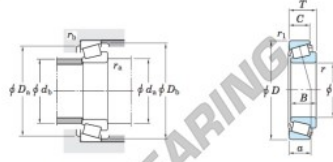

Kegellager

L217849-L217810-JTEKT - L217849-L217810-JTEKT

<https://www.123kogellager.be/kogellager-behuizing/rollager/kegellager/l217849-l217810-jtekt>

Single-row tapered roller bearings
inch series

Koyo

Boundary dimensions (mm)							Basic load ratings (kN)		Limiting speeds (min ⁻¹)	
d	D	T	B	C	r_a max.	r_b max.	C_r	C_{10}	Grease lub.	Oil lub.
88.900	123.825	20.638	20.638	106.70	1.6	1.6	81.8	145	2 800	3 700

Bearing No.		Load center (mm)	Mounting dimensions (mm)						Constant	Axial load factors		(Refer.) Mass (kg)	
Inner ring	Outer ring	a	d_a	d_b	D_a	D_b	r_a max.	r_b max.	e	Y_1	Y_2	Inner ring	Outer ring
L217849	L217810	20.7	97.0	94.0	116.0	119.0	1.6	1.6	0.33	1.82	1.00	0.507	0.235

PRODUCTKENMERKEN

Merk	JTEKT
N° Ean13	3663952429588
Binnendiameter	88.9 mm
Buitendiameter	123.825 mm
Dikte	20.638 mm
Verpakking	1

contact@123kogellager.be

CRT4 de Lesquin 60 Rue Du Haut De Sainghin 59273 Fretin FRANCE