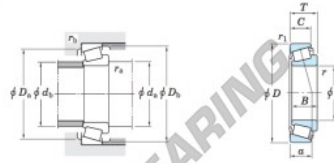

## Kegelager

### HH221434-HH221410-JTEKT - HH221434-HH221410-JTEKT

<https://www.123kogellager.be/kogellager-behuizing/rollager/kegellager/hh221434-hh221410-jtekt>

Single-row tapered roller bearings  
inch series

Koyo

Boundary dimensions (mm)								Basic load ratings (kN)		Limiting speeds (min <sup>-1</sup> )		
$d$	$D$	$T$	$B$	$C$	$\phi d_a$	$\phi d_b$	$r_{a,max}$	$r_{b,max}$	$C_r$	$C_{10}$	Grease lub.	Oil lub.
88.900	190.500	57.150	57.531	46.038	7.9	3.2			440	602	2 000	2 700

Bearing No.		Load center (mm)	Mounting dimensions (mm)						Constant	Axial load factors		(Refer.) Mass (kg)	
Inner ring	Outer ring	$a$	$d_a$	$d_b$	$D_a$	$D_b$	$r_a$ max.	$r_b$ max.	$e$	$Y_1$	$Y_2$	Inner ring	Outer ring
HH221434	HH221410	42.5	120.0	105.0	171.0	179.0	7.9	3.2	0.33	1.79	0.99	5.57	2.21