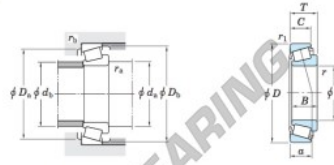

## Kegellager

Boundary dimensions (mm)							Basic load ratings (kN)		Limiting speeds (min <sup>-1</sup> )	
$d$	$D$	$T$	$B$	$C$	$r_a$ max.	$r_b$ max.	$C_r$	$C_{10}$	Grease lub.	Oil lub.
95.250	128.588	15.875	15.083	11.908	1.6	1.6	58.0	93.0	2 600	3 500

Bearing No.		Load center (mm)	Mounting dimensions (mm)					Constant	Axial load factors		(Refer.) Mass (kg)		
Inner ring	Outer ring	$a$	$d_a$	$d_b$	$D_a$	$D_b$	$r_a$ max.	$r_b$ max.	$e$	$Y_1$	$Y_2$	Inner ring	Outer ring
LL319349	LL319310	20.3	103.0	100.0	122.0	124.0	1.6	1.6	0.35	1.71	0.94	0.390	0.147