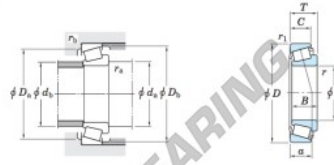

Kegelager

HH221440-HH221410-JTEKT - HH221440-HH221410-JTEKT

<https://www.123kogellager.be/kogellager-behuizing/rollager/kegellager/hh221440-hh221410-jtekt>

Single-row tapered roller bearings
inch series

Koyo

Boundary dimensions (mm)								Basic load ratings (kN)		Limiting speeds (min ⁻¹)	
d	D	T	B	C	d_a	d_b	r	C_r	C_{10}	Grease lub.	Oil lub.
95.250	190.500	57.150	57.531	46.038	7.9	3.2		440	602	2 000	2 700

Bearing No.		Load center (mm)	Mounting dimensions (mm)					Constant	Axial load factors		(Refer.) Mass (kg)		
Inner ring	Outer ring	a	d_a	d_b	D_a	D_b	r_a max.	r_b max.	e	Y_1	Y_2	Inner ring	Outer ring
HH221440	HH221410	42.5	125.0	110.0	171.0	179.0	7.9	3.2	0.33	1.79	0.99	5.16	2.21

PRODUCTKENMERKEN

Merk	JTEKT
N° Ean13	3663952429861
Binnendiameter	95.25 mm
Buitendiameter	190.5 mm
Dikte	57.15 mm
Verpakking	1

contact@123kogellager.be

CRT4 de Lesquin 60 Rue Du Haut De Sainghin 59273 Fretin FRANCE