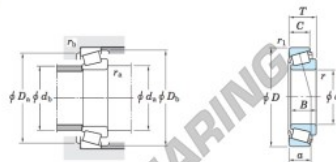

Kegellager

HH224334-HH224310-JTEKT - HH224334-HH224310-JTEKT

<https://www.123kogellager.be/kogellager-behuizing/rollager/kegellager/hh224334-hh224310-jtekt>

Single-row tapered roller bearings
inch series

Koyo

Boundary dimensions (mm)							Basic load ratings (kN)			Limiting speeds (min ⁻¹)	
d	D	T	B	C	r ₁	r ₂	C _r	C ₁₀	Grease lub.	Oil lub.	
99.975	212.725	66.675	66.675	53.975	3.6	3.2	513	699	1 800	2 400	

Bearing No.		Load center (mm)	Mounting dimensions (mm)						Constant	Axial load factors		(Refer.) Mass (kg)	
Inner ring	Outer ring	a	d _a	d _b	D _a	D _b	r _a max.	r _b max.	e	Y ₁	Y ₂	Inner ring	Outer ring
HH224334	HH224310	47.6	122.0	117.0	192.0	202.0	3.6	3.2	0.33	1.84	1.01	7.91	3.03

PRODUCTKENMERKEN

Merk	JTEKT
N° Ean13	3663952429892
Binnendiameter	99.975 mm
Buitendiameter	212.725 mm
Dikte	66.675 mm
Verpakking	1

contact@123kogellager.be

CRT4 de Lesquin 60 Rue Du Haut De Sainghin 59273 Fretin FRANCE