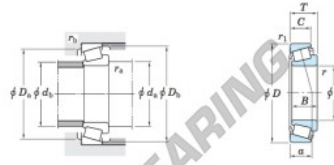

## Kegellager

### HH228349-HH228310-JTEKT - HH228349-HH228310-JTEKT

<https://www.123kogellager.be/kogellager-behuizing/rollager/kegellager/hh228349-hh228310-jtekt>

Single-row tapered roller bearings  
inch series

Koyo

Boundary dimensions (mm)							Basic load ratings (kN)		Limiting speeds (min <sup>-1</sup> )	
$d$	$D$	$T$	$B$	$C$	$d_a$	$d_b$	$C_r$	$C_{10}$	Grease lub.	Oil lub.
127.000	254.000	77.788	82.560	61.912	9.5	6.4	717	1 050	1 500	2 000

Bearing No.		Load center (mm)	Mounting dimensions (mm)					Constant	Axial load factors		Mass (kg)		
Inner ring	Outer ring	$a$	$d_a$	$d_b$	$D_a$	$D_b$	$r_a$ max.	$r_b$ max.	$e$	$Y_1$	$Y_2$	Inner ring	Outer ring
HH228349	HH228310	54.3	164.0	148.0	223.0	234.0	9.5	6.4	0.32	1.87	1.03	11.8	6.00