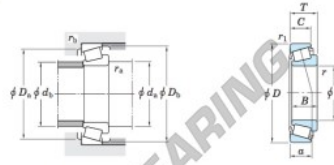

Kegellager

L540049-L540010-JTEKT - L540049-L540010-JTEKT

<https://www.123kogellager.be/kogellager-behuizing/rollager/kegellager/l540049-l540010-jtekt>

Single-row tapered roller bearings
inch series

Koyo

Boundary dimensions (mm)							Basic load ratings (kN)		Limiting speeds (min ⁻¹)	
d	D	T	B	C	d_a	r_a	C_r	C_{10}	Grease lub.	Oil lub.
196.850	254.000	28.575	27.783	21.433	1.6	1.6	188	387	1 200	1 600

Bearing No.		Load center (mm)	Mounting dimensions (mm)					Constant	Axial load factors		(Refer.) Mass (kg)		
Inner ring	Outer ring	a	d_a	d_b	D_a	D_b	r_a max.	r_b max.	e	Y_1	Y_2	Inner ring	Outer ring
L540049	L540010	43.1	206.0	214.0	238.0	243.0	1.6	1.6	0.40	1.51	0.83	2.34	1.02

PRODUCTKENMERKEN

Merk	JTEKT
N° Ean13	3663952431772
Binnendiameter	196.85 mm
Buitendiameter	254 mm
Dikte	28.575 mm
Verpakking	1

contact@123kogellager.be

CRT4 de Lesquin 60 Rue Du Haut De Sainghin 59273 Fretin FRANCE