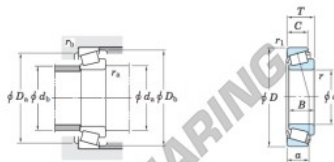

Kegellager

L540049-L540010-JTEKT - L540049-L540010-JTEKT

<https://www.123kogellager.be/kogellager-behuizing/rollager/kegellager/l540049-l540010-jtekt>

Single-row tapered roller bearings
inch series

Koyo

Boundary dimensions (mm)							Basic load ratings (kN)		Limiting speeds (min ⁻¹)	
d	D	T	B	C	r_a max.	r_b max.	C_r	C_{10}	Grease lub.	Oil lub.
196.850	254.000	28.575	27.783	21.433	1.6	1.6	188	387	1 200	1 600

Bearing No.		Load center (mm) a	Mounting dimensions (mm)						Constant e	Axial load factors		(Refer.) Mass (kg)	
Inner ring	Outer ring		d_a	d_b	D_a	D_b	r_a max.	r_b max.		Y_1	Y_2		Inner ring
L540049	L540010	43.1	206.0	214.0	238.0	243.0	1.6	1.6	0.40	1.51	0.83	2.34	1.02

PRODUCTKENMERKEN

Merk	JTEKT
N° Ean13	3663952431772
Binnendiameter	196.85 mm
Buitendiameter	254 mm
Dikte	28.575 mm
Verpakking	1

contact@123kogellager.be

CRT4 de Lesquin 60 Rue Du Haut De Sainghin 59273 Fretin FRANCE