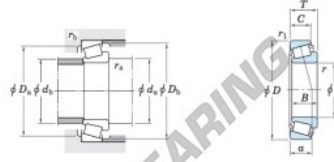

Kegellager

LM245833-LM245810-JTEKT - LM245833-LM245810-JTEKT

<https://www.123kogellager.be/kogellager-behuizing/rollager/kegellager/lm245833-lm245810-jtekt>

Single-row tapered roller bearings
inch series

Koyo

Boundary dimensions (mm)							Basic load ratings (kN)			Limiting speeds (min ⁻¹)	
d	D	T	B	C	r_a max.	r_b max.	C_r	C_{10}	Grease lub. Oil lub.		
220.878	317.500	47.625	52.388	36.613	3.2	3.2	488	928	970	1 300	

Bearing No.		Load center (mm)	Mounting dimensions (mm)						Constant	Axial load factors		(Refer to Mass (kg))	
Inner ring	Outer ring	a	d_a	d_b	D_a	D_b	r_a max.	r_b max.	e	Y_1	Y_2	Inner ring	Outer ring
LM245833	LM245810	50.5	234.0	253.0	296.0	304.0	3.2	3.2	0.33	1.80	0.99	9.56	2.78

PRODUCTKENMERKEN

Merk	JTEKT
N° Ean13	3663952431796
Binnendiameter	220.878 mm
Buitendiameter	317.5 mm
Dikte	47.625 mm
Verpakking	1

contact@123kogellager.be

CRT4 de Lesquin 60 Rue Du Haut De Sainghin 59273 Fretin FRANCE