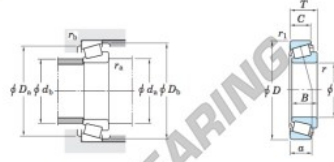

Kegellager

M349549-M349510-JTEKT - M349549-M349510-JTEKT

<https://www.123kogellager.be/kogellager-behuizing/rollager/kegellager/m349549-m349510-jtekt>

Single-row tapered roller bearings
inch series

Koyo

Boundary dimensions (mm)							Basic load ratings (kN)		Limiting speeds (min ⁻¹)	
d	D	T	B	C	r_a max.	r_b max.	C_r	C_{10}	Grease lub.	Oil lub.
257.175	342.900	57.150	57.150	44.450	6.4	3.2	612	1 280	870	1 200

Bearing No.		Load center (mm)	Mounting dimensions (mm)					Constant	Axial load factors		(Refer.) Mass (kg)		
Inner ring	Outer ring	a	d_a	d_b	D_a	D_b	r_a max.	r_b max.	e	Y_1	Y_2	Inner ring	Outer ring
M349549	M349510	60.1	276.0	276.0	320.0	330.0	6.4	3.2	0.35	1.73	0.95	9.27	3.99

PRODUCTKENMERKEN

Merk	JTEKT
N° Ean13	3663952431871
Binnendiameter	257.175 mm
Buitendiameter	342.9 mm
Dikte	57.15 mm
Verpakking	1

contact@123kogellager.be

CRT4 de Lesquin 60 Rue Du Haut De Sainghin 59273 Fretin FRANCE