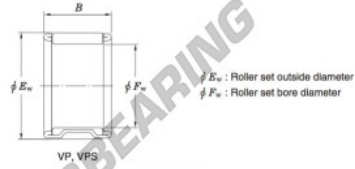

Naaldhulslager 16VP2126-JTEKT - 16VP2126-JTEKT

<https://www.123kogellager.be/kogellager-behuizing/naaldlager/naaldhulslager/16vp2126-jtekt>

Needle roller and cage assemblies 

| Boundary dimensions (mm) | | | Basic load ratings (kN) | | Limiting speeds (min ⁻¹) | Bearing No. | Special series (Cage) | [Outer] Mass (g) |
|--------------------------|-------|-----|-------------------------|----------|--------------------------------------|-----------------|---------------------------------------|------------------|
| F_w | E_w | B | C_r | C_{10} | Oil lub. | | | |
| 16 | 21 | 26 | 19.9 | 28.0 | 27 000 | 16VP2126 | Width tolerance special ¹⁾ | 16 |