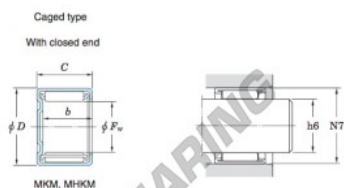

Naaldhulslager MHKM912-JTEKT - MHKM912-JTEKT

<https://www.123kogellager.be/kogellager-behuizing/naaldlager/naaldhulslager/mhkm912-jtekt>

Drawn cup needle roller bearings Koyo

| Boundary dimensions (mm) | | | | Basic load ratings (kN) | | Limiting speeds (min ⁻¹) | Bearing No. ²⁾ |
|--------------------------|-----|-----|-------------|-------------------------|----------|--------------------------------------|--|
| F_w | D | C | b min. | C_0 | C_{0r} | Oil lub. | Caged type With open ends With closed end |
| 9 | 16 | 12 | 10.4 | 5.35 | 5.05 | 32 000 | MHKM912 |

| Full complement type | | Recommended dimensions (mm) | | | | (Refer.) Mass (g) | |
|----------------------|-----------------|-----------------------------|-------|------------------------|--------|-------------------|-----------------|
| With open ends | With closed end | Shaft dia. (φ6) | | Housing bore dia. (N7) | | With open ends | With closed end |
| | | min. | max. | min. | max. | | |
| — | — | 8.991 | 9.000 | 15.977 | 15.995 | 8.8 | 9.9 |

PRODUCTKENMERKEN

| | |
|----------------|---------------|
| Merk | JTEKT |
| N° Ean13 | 3663952469478 |
| Binnendiameter | 9 mm |
| Buitendiameter | 16 mm |
| Dikte | 12 mm |
| Gewicht | 9.9 g |
| Verpakking | 1 |