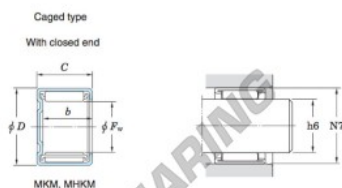

Naaldhulslager MHKM2616-JTEKT - MHKM2616-JTEKT

<https://www.123kogellager.be/kogellager-behuizing/naaldlager/naaldhulslager/mhkm2616-jtekt>

Drawn cup needle roller bearings Koyo

| Boundary dimensions (mm) | | | | Basic load ratings (kN) | | Limiting speeds (min ⁻¹) | Bearing No. ²⁾ |
|--------------------------|-----|-----|-------------|-------------------------|----------|--------------------------------------|--|
| F_w | D | C | b min. | C_r | C_{0r} | Oil lub. | Caged type With open ends With closed end |
| 26 | 34 | 16 | 13.3 | 15.3 | 22.5 | 14 000 | MHKM2616 |

| Full complement type | | Recommended dimensions (mm) | | | | (Refer.) Mass (g) | |
|----------------------|-----------------|-----------------------------|--------|--------------------------------|--------|-------------------|-----------------|
| With open ends | With closed end | Shaft dia. (φ6) min. | max. | Housing bore dia. (N7) min. | max. | With open ends | With closed end |
| — | — | 25.987 | 26.000 | 33.967 | 33.992 | 30 | 34 |

PRODUCTKENMERKEN

| | |
|----------------|---------------|
| Merk | JTEKT |
| N° Ean13 | 3663952471570 |
| Binnendiameter | 26 mm |
| Buitendiameter | 34 mm |
| Dikte | 16 mm |
| Gewicht | 34 g |
| Verpakking | 1 |