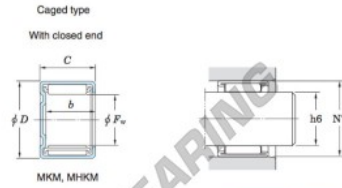

Naaldhulslager 30MKM3712-JTEKT - 30MKM3712-JTEKT

<https://www.123kogellager.be/kogellager-behuizing/naaldlager/naaldhulslager/30mkm3712-jtekt>

Drawn cup needle roller bearings **Koyo**

| Boundary dimensions (mm) | | | | Basic load ratings (kN) | | Limiting speeds (min ⁻¹) | Bearing No. ²⁾ |
|--------------------------|-----|-----|-----------|-------------------------|----------|--------------------------------------|---|
| F_w | D | C | b mm | C_0 | C_{10} | Oil lub. | Caged type With open ends With closed end |
| 30 | 37 | 12 | 9.3 | 12.1 | 18.8 | 12 000 | 30MKM3712 |

| Full complement type | | Recommended dimensions (mm) | | | | Refer. Mass (g) | |
|----------------------|-----------------|-----------------------------|--------|--------------------------------|--------|-----------------|-----------------|
| With open ends | With closed end | Shaft dia. (φ6) min. | max. | Housing bore dia. (N7) min. | max. | With open ends | With closed end |
| — | — | 29.987 | 30.000 | 36.967 | 36.992 | 22 | 25 |

PRODUCTKENMERKEN

| | |
|----------------|---------------|
| Merk | JTEKT |
| N° Ean13 | 3663952471792 |
| Binnendiameter | 30 mm |
| Binnendiameter | 1.181" inch |
| Buitendiameter | 37 mm |
| Buitendiameter | 1.457" inch |
| Dikte | 12 mm |
| Dikte | 0.472" inch |
| Gewicht | 25 g |
| Verpakking | 1 |