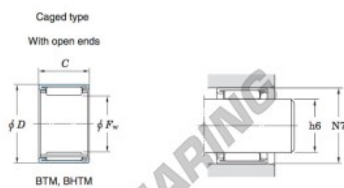

Naaldhulslager 50BTM5825-JTEKT - 50BTM5825-JTEKT

<https://www.123kogellager.be/kogellager-behuizing/naaldlager/naaldhulslager/50btm5825-jtekt>

Drawn cup needle roller bearings Koyo

| Boundary dimensions (mm) | | | | Basic load ratings (kN) | | Limiting speeds (min ⁻¹) | Bearing No. ²⁾ |
|--------------------------|-----|-----|-------------|-------------------------|----------|--------------------------------------|--|
| F_w | D | C | b min. | C_0 | C_{0r} | Oil lub. | Caged type With open ends With closed end |
| 50 | 58 | 25 | 22.3 | 35.9 | 82.5 | 7 500 | 50BTM5825 |

| Full complement type | | Recommended dimensions (mm) | | | | (Refer.) Mass (g) | |
|----------------------|-----------------|-----------------------------|--------|------------------------|--------|-------------------|-----------------|
| With open ends | With closed end | Shaft dia. (φ6) | | Housing bore dia. (N7) | | With open ends | With closed end |
| | | min. | max. | min. | max. | | |
| — | — | 49.984 | 50.000 | 57.961 | 57.991 | 86 | 97 |

PRODUCTKENMERKEN

| | |
|----------------|---------------|
| Merk | JTEKT |
| N° Ean13 | 3663952472911 |
| Binnendiameter | 50 mm |
| Buitendiameter | 58 mm |
| Dikte | 25 mm |
| Gewicht | 86 g |
| Verpakking | 1 |