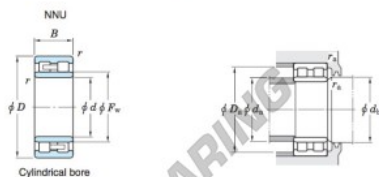

Rollager

NNU4932-JTEKT - NNU4932-JTEKT

<https://www.123kogellager.be/kogellager-behuizing/rollager/roll/nnu4932-jtekt>

Double-row cylindrical roller bearings Koyo

Boundary dimensions (mm)				Basic load ratings (kN)			Limiting speeds (min ⁻¹)		Bearing No.		
d	D	B	r min.	F_w	E_n	C	C_{107}	Grease lub.	Oil lub.	Cylindrical bore	Tapered bore
160	220	60	2	178.5	—	340	695	2 500	3 000		

Mounting dimensions (mm)		Refer. Mass (kg)	
min.	max.	Cylindrical bore	Tapered bore
169	176	6.95	6.65

PRODUCTKENMERKEN

Merk	JTEKT
N° Ean13	4549250031519
Binnendiameter	160 mm
Buitendiameter	220 mm
Dikte	60 mm
Gewicht	6950 g
Verpakking	1