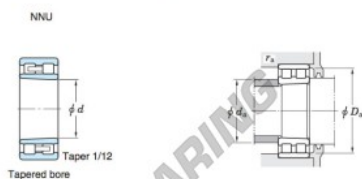

### Double-row cylindrical roller bearings Koyo

Boundary dimensions (mm)				Basic load ratings (kN)			Limiting speeds (min <sup>-1</sup> )		Bearing No.		
d	D	B	r <sub>min</sub>	F <sub>w</sub>	E <sub>a</sub>	C <sub>10</sub>	C <sub>90</sub>	Grease lub.	Oil lub.	Cylindrical bore	Tapered bore
170	230	60	2	188.5	—	361	763	2 300	2 800		

Mounting dimensions (mm)		Cylindrical bore		Tapered bore		Refer. Mass (kg)	
d <sub>a</sub>	r <sub>s</sub>	min.	max.	min.	max.	Cylindrical bore	Tapered bore
179	186	192	221	—	2	7.20	6.88