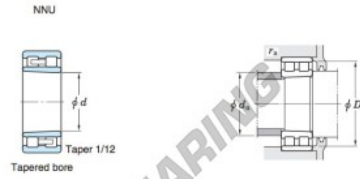

## Double-row cylindrical roller bearings Koyo

Boundary dimensions (mm)				Basic load ratings (kN)				Limiting speeds (min <sup>-1</sup> )		Bearing No.	
d	D	B	r <sub>min</sub>	F <sub>w</sub>	E <sub>a</sub>	C	C <sub>107</sub>	Grease lub.	Oil lub.	Cylindrical bore	Tapered bore
105	145	40	1.1	118	—	157	306	3 900	4 600		

Mounting dimensions (mm)		Mounting dimensions (mm)				(Refer.) Mass (kg)			
NUU Cylindrical bore	NUU Tapered bore	d <sub>a</sub> min.	d <sub>a</sub> max.	D <sub>a</sub> min.	D <sub>a</sub> max.	r <sub>s</sub> min.	r <sub>s</sub> max.	Cylindrical bore	Tapered bore
	<b>NNU4921K</b>	111.5	116	120	138.5	—	1	2.00	1.91