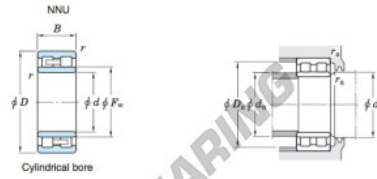

Rollager NNU4956-JTEKT - NNU4956-JTEKT

<https://www.123kogellager.be/kogellager-behuizing/rollager/roll/nnu4956-jtekt>

Double-row cylindrical roller bearings Koyo

Boundary dimensions (mm)				Basic load ratings (kN)			Limiting speeds (min ⁻¹)		Bearing No.	
d	D	B	r	F _w	E _a	C	C ₁₀₇	Grease lub.	Oil lub.	NN Cylindrical bore Tapered bore
280	380	100	2.1	308		976	2 200	1 300	1 500	

Mounting dimensions (mm)		Cylindrical bore		Tapered bore		Refer. Mass (kg)	
d _a	D _a	min.	max.	min.	max.	Cylindrical bore	Tapered bore
291	305	316	369	—	2	33.1	31.6

PRODUCTKENMERKEN

Merk	JTEKT
N° Ean13	3663952473949
Binnendiameter	280 mm
Buitendiameter	380 mm
Dikte	100 mm
Gewicht	33100 g
Verpakking	1