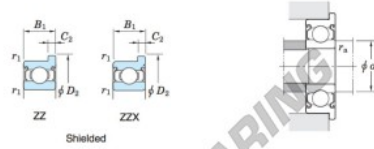

## Kogellager enkele rij WMLF5009-ZZX-JTEKT - WMLF5009-ZZX-JTEKT

<https://www.123kogellager.be/kogellager-behuizing/kogellager/enkele-rij/wmlf5009-zzx-jtekt>

Extra-small ball bearings, miniature ball bearings — Koyo  
flanged type

Boundary dimensions (mm)				Basic load ratings (kN)			Factor	Limiting speeds (min <sup>-1</sup> )		Bearing No.	
d	D	B	B <sub>1</sub>	r <sup>1</sup> <sub>mn.</sub>	r <sup>1</sup> <sub>mx.</sub>	C <sub>10r</sub>		Grease lub.	Oil lub.		
5	9	2.5	3	0.1	0.08	0.43	0.17	14.6	57 000	67 000	Open

Shielded	Dimensions of flange (mm)				Mounting dimensions (mm)		Refer. 3 Mass (g)
	D <sub>1</sub>	D <sub>2</sub>	C <sub>1</sub>	C <sub>2</sub>	d <sub>4</sub> min.	r <sub>a</sub> max.	
WMLF5009 ZZX	10.2	10.2	0.6	0.6	5.8	0.08	0.6