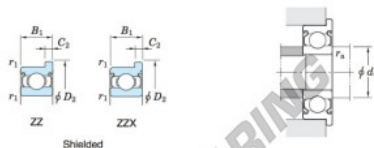

## Kogellager enkele rij WMLF6010-ZZX-JTEKT - WMLF6010-ZZX-JTEKT

<https://www.123kogellager.be/kogellager-behuizing/kogellager/enkele-rij/wmlf6010-zzx-jtekt>

Extra-small ball bearings, miniature ball bearings — Koyo  
flanged type

Boundary dimensions (mm)				Basic load ratings (kN)			Factor	Limiting speeds (min <sup>-1</sup> )		Bearing No.
d	D	B	B <sub>1</sub>	r <sup>1</sup> <sub>min.</sub>	r <sup>1</sup> <sub>max.</sub>	C <sub>10</sub>		Grease lub.	Oil lub.	
6	10	2.5	3	0.1	0.08	0.50	0.22	15.2	53 000	63 000

Shielded	Dimensions of flange (mm)				Mounting dimensions (mm)		Refer. 3 Mass (g)
	D <sub>1</sub>	D <sub>2</sub>	C <sub>1</sub>	C <sub>2</sub>	d <sub>4</sub> min.	r <sub>a</sub> max.	
WMLF6010 ZZX	11.2	11.2	0.6	0.6	6.8	0.08	0.7