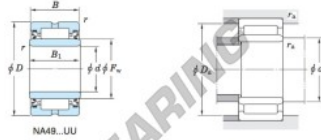

Naaldhulslager NA4900UU-JTEKT - NA4900UU-JTEKT

<https://www.123kogellager.be/kogellager-behuizing/naaldlager/naaldhulslager/na4900uu-jtekt>

Machined ring needle roller bearings **Koyo**
F_W 29 ~ 37 mm
With inner ring

Boundary dimensions (mm)				Basic load ratings (kN)		Limiting speeds¹⁾ (min⁻¹)		Bearing No. Without inner ring
F_w	d	D	B	C_r	C_{0r}	Oil lub.	Without inner ring	
14	10	22	13	7.5	7.7	14 000	—	
Mounting dimensions (mm)				(Refer.) Mass (kg)		(Refer.) Applicable inner ring No.		
With inner ring				Without inner ring	With inner ring	No.		
NA4900UU				12	0.025	IRM101414		

PRODUCTKENMERKEN

Merk	JTEKT
N° Ean13	3663952477770
Binnendiameter	10 mm
Buitendiameter	22 mm
Dikte	13 mm
Gewicht	25 g
Verpakking	1

contact@123kogellager.be

CRT4 de Lesquin 60 Rue Du Haut De Sainghin 59273 Fretin FRANCE