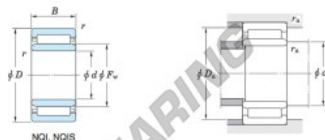

Rollager NQI20-12-JTEKT - NQI20-12-JTEKT

<https://www.123kogellager.be/kogellager-behuizing/rollager/roll/nqi20-12-jtekt>

Machined ring needle roller bearings Koyo

F_w 29 – 37 mm

With inner ring

Boundary dimensions (mm)				Basic load ratings (kN)			Limiting speeds¹⁾ (min⁻¹)		Bearing No. Without inner ring
F_w	d	D	B	C_r	C_{10}	Oil lub.			
24	20	32	12	9.6	14.4	19 000		—	
Mounting dimensions (mm)				(Refer.) Mass (kg)		(Refer.) Applicable inner ring No.			
With inner ring				d_a min.	D_a max.	r_a max.	Without inner ring	With inner ring	
NQI20/12				22	30	0.3	0.025	0.038	—

PRODUCTKENMERKEN

Merk	JTEKT
N° Ean13	3663952482309
Binnendiameter	20 mm
Buitendiameter	32 mm
Dikte	12 mm
Gewicht	38 g
Verpakking	1

contact@123kogellager.be

CRT4 de Lesquin 60 Rue Du Haut De Sainghin 59273 Fretin FRANCE