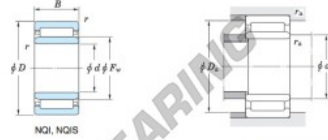

Rollager NQI20-16-JTEKT - NQI20-16-JTEKT

<https://www.123kogellager.be/kogellager-behuizing/rollager/roll/nqi20-16-jtekt>

Machined ring needle roller bearings **Koyo**
F_W 29 ~ 37 mm
With inner ring

Boundary dimensions (mm)				Basic load ratings (kN)			Limiting speeds¹⁾ (min⁻¹)		Bearing No. Without inner ring
F_w	d	D	B	C_r	C₁₀	Oil lub.			
24	20	32	16	13.4	22.2	19 000		—	
Mounting dimensions (mm)				(Refer.) Mass (kg)		(Refer.) Applicable inner ring No.			
With inner ring				Without inner ring	With inner ring				
NQI20/16				22	30	0.3	0.035	0.052	—

PRODUCTKENMERKEN

Merk	JTEKT
N° Ean13	3663952482323
Binnendiameter	20 mm
Buitendiameter	32 mm
Dikte	16 mm
Gewicht	52 g
Verpakking	1

contact@123kogellager.be

CRT4 de Lesquin 60 Rue Du Haut De Sainghin 59273 Fretin FRANCE