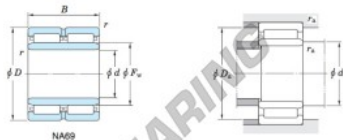

Rollager NA6904-JTEKT - NA6904-JTEKT

<https://www.123kogellager.be/kogellager-behuizing/rollager/roll/na6904-jtekt>

Machined ring needle roller bearings Koyo

F_w 29 – 37 mm

With inner ring

Boundary dimensions (mm)				Basic load ratings (kN)		Limiting speeds¹⁾ (min⁻¹)		Bearing No.
F_w	d	D	B	C_r	C_{10}	Oil lub.	Without inner ring	
25	20	37	30	35.4	48.9	17 000	—	
Mounting dimensions (mm)				(Refer.) Mass (kg)		(Refer.) Applicable inner ring No.		
With inner ring				Without inner ring	With inner ring			
NA6904				22	35	0.096	0.137	IRM202530

PRODUCTKENMERKEN

Merk	JTEKT
N° Ean13	3663952482453
Binnendiameter	20 mm
Buitendiameter	37 mm
Dikte	30 mm
Gewicht	137 g
Verpakking	1

contact@123kogellager.be

CRT4 de Lesquin 60 Rue Du Haut De Sainghin 59273 Fretin FRANCE