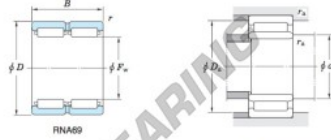

Rollager RNA69-22-JTEKT - RNA69-22-JTEKT

<https://www.123kogellager.be/kogellager-behuizing/rollager/roll/rna69-22-jtekt>

Machined ring needle roller bearings ————— **Koyo**
F_W 29 ~ 37 mm
Without inner ring

Boundary dimensions (mm)				Basic load ratings (kN)			Limiting speeds¹⁾ (min⁻¹)		Bearing No.	
F_w	d	D	B	B₁	C_r	C₁₀	Oil lub.		Without inner ring	
28	22	39	30	—	0.3	36.8	53.1	16 000	RNA69/22	
Mounting dimensions (mm)				[Refer.] Mass (kg)		[Refer.] Applicable inner ring No.				
With inner ring				d₁ min.	D₁ max.	r₁ max.	Without inner ring	With inner ring		
				24	37	0.3	0.100	0.154	IRM222830	

PRODUCTKENMERKEN

Merk	JTEKT
N° Ean13	3663952482569
Binnendiameter	28 mm
Buitendiameter	39 mm
Dikte	30 mm
Gewicht	100 g
Verpakking	1

contact@123kogellager.be

CRT4 de Lesquin 60 Rue Du Haut De Sainghin 59273 Fretin FRANCE