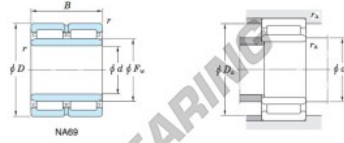

Rollager NA69-22-JTEKT - NA69-22-JTEKT

<https://www.123kogellager.be/kogellager-behuizing/rollager/roll/na69-22-jtekt>

Machined ring needle roller bearings **Koyo**
F_W 29 – 37 mm
With inner ring

Boundary dimensions (mm)				Basic load ratings (kN)			Limiting speeds¹⁾ (min⁻¹)		Bearing No.	
F_w	d	D	B	B₁	r	C_r	C_{10r}	Oil lub.	Without inner ring	
28	22	39	30	—	0.3	36.8	53.1	16 000	—	
Mounting dimensions (mm)				(Refer.) Mass (kg)		(Refer.) Applicable inner ring No.				
With inner ring				d₁	D₁	r₁	Without inner ring	With inner ring		
NA69/22				24	37	0.3	0.100	0.154	IRM222830	

PRODUCTKENMERKEN

Merk	JTEKT
N° Ean13	3663952482576
Binnendiameter	22 mm
Buitendiameter	39 mm
Dikte	30 mm
Gewicht	154 g
Verpakking	1

contact@123kogellager.be

CRT4 de Lesquin 60 Rue Du Haut De Sainghin 59273 Fretin FRANCE