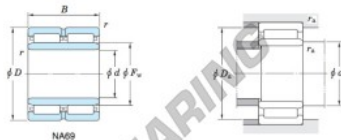

Rollager NA6905-JTEKT - NA6905-JTEKT

<https://www.123kogellager.be/kogellager-behuizing/rollager/roll/na6905-jtekt>

Machined ring needle roller bearings Koyo

F_w 29 ~ 37 mm

With inner ring

Boundary dimensions (mm)				Basic load ratings (kN)		Limiting speeds¹⁾ (min⁻¹)		Bearing No.
F_w	d	D	B	C_r	C_{10}	Oil lub.	Without inner ring	
30	25	42	30	40.1	60.7	15 000	—	
Mounting dimensions (mm)				(Refer.) Mass (kg)		(Refer.) Applicable inner ring No.		
With inner ring				Without inner ring	With inner ring			
NA6905				0.3	0.112	0.162	IRM253030	

PRODUCTKENMERKEN

Merk	JTEKT
N° Ean13	3663952482750
Binnendiameter	25 mm
Buitendiameter	42 mm
Dikte	30 mm
Gewicht	162 g
Verpakking	1

contact@123kogellager.be

CRT4 de Lesquin 60 Rue Du Haut De Sainghin 59273 Fretin FRANCE