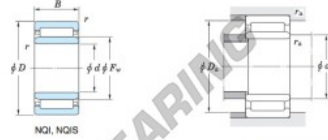

Rollager 25NQI4425A-JTEKT - 25NQI4425A-JTEKT

<https://www.123kogellager.be/kogellager-behuizing/rollager/roll/25nqi4425a-jtekt>

Machined ring needle roller bearings **Koyo**
F_W 29 ~ 37 mm
With inner ring

Boundary dimensions (mm)					Basic load ratings (kN)		Limiting speeds¹⁾ (min⁻¹)		Bearing No.	
F_w	d	D	B	B₁	C_r	C_{0r}	Oil lub.		Without inner ring	
30	25	44	25	25.5	36.0	48.8	14 000		—	
Mounting dimensions (mm)					(Refer.) Mass (kg)		(Refer.) Applicable inner ring No.			
With inner ring					Without inner ring	With inner ring				
					d₁	D₁	r₁			
					min.	max.	max.			
					25NQI4425A	27	42	0.3		
								0.161		

PRODUCTKENMERKEN

Merk	JTEKT
N° Ean13	3663952482767
Binnendiameter	25 mm
Buitendiameter	44 mm
Dikte	25 mm
Gewicht	161 g
Verpakking	1

contact@123kogellager.be

CRT4 de Lesquin 60 Rue Du Haut De Sainghin 59273 Fretin FRANCE