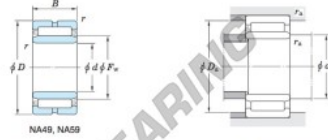

Rollager NA49-28R-JTEKT - NA49-28R-JTEKT

<https://www.123kogellager.be/kogellager-behuizing/rollager/roll/na49-28r-jtekt>

Machined ring needle roller bearings ————— **Koyo**
F_w 29 ~ 37 mm

With inner ring

Boundary dimensions (mm)					Basic load ratings (kN)			Limiting speeds¹⁾ (min⁻¹)		Bearing No. Without inner ring
F_w	d	D	B	B_i	C_r	C_{10r}	Oil lub.			
32	28	45	17		25.0	33.8	14 000		—	
Mounting dimensions (mm)					(Refer.) Mass (kg)		(Refer.) Applicable inner ring No.			
With inner ring					Without inner ring	With inner ring				
NA49/28R					30	43	0.3	0.075	0.099	IRM283217

PRODUCTKENMERKEN

Merk	JTEKT
N° Ean13	3663952482828
Binnendiameter	28 mm
Buitendiameter	45 mm
Dikte	17 mm
Gewicht	99 g
Verpakking	1

contact@123kogellager.be

CRT4 de Lesquin 60 Rue Du Haut De Sainghin 59273 Fretin FRANCE