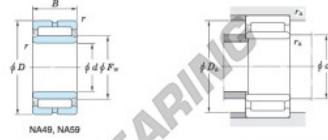

Rollager NA5906-JTEKT - NA5906-JTEKT

<https://www.123kogellager.be/kogellager-behuizing/rollager/roll/na5906-jtekt>

Machined ring needle roller bearings ————— **Koyo**
F_w 29 – 37 mm

With inner ring

Boundary dimensions (mm)				Basic load ratings (kN)		Limiting speeds¹⁾ (min⁻¹)		Bearing No.
F_w	d	D	B	C_r	C_{10r}	Oil lub.	Without inner ring	
35	30	47	23	33.8	51.0	13 000	—	
Mounting dimensions (mm)				(Refer.) Mass (kg)		(Refer.) Applicable inner ring No.		
With inner ring				Without inner ring	With inner ring			
NA5906				0.096	0.141	IRM303523		

PRODUCTKENMERKEN

Merk	JTEKT
N° Ean13	3663952482934
Binnendiameter	30 mm
Buitendiameter	47 mm
Dikte	23 mm
Gewicht	141 g
Verpakking	1

contact@123kogellager.be

CRT4 de Lesquin 60 Rue Du Haut De Sainghin 59273 Fretin FRANCE