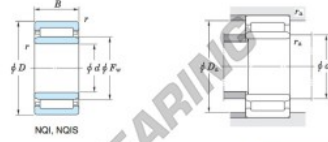

Rollager NQI42-30-JTEKT - NQI42-30-JTEKT

<https://www.123kogellager.be/kogellager-behuizing/rollager/roll/nqi42-30-jtekt>

Machined ring needle roller bearings **Koyo**
F_W 29 ~ 37 mm
With inner ring

Boundary dimensions (mm)				Basic load ratings (kN)			Limiting speeds¹⁾ (min⁻¹)		Bearing No.
F_w	d	D	B	C_r	C_{0r}	Oil lub.		Without inner ring	
47	42	57	30	44.0	96.1	10 000		—	
Mounting dimensions (mm)				(Refer.) Mass (kg)		(Refer.) Applicable inner ring No.			
With inner ring				Without inner ring	With inner ring				
NQI42/30				46	53	0.6	—	0.219	—

PRODUCTKENMERKEN

Merk	JTEKT
N° Ean13	3663952483252
Binnendiameter	42 mm
Buitendiameter	57 mm
Dikte	30 mm
Gewicht	219 g
Verpakking	1

contact@123kogellager.be

CRT4 de Lesquin 60 Rue Du Haut De Sainghin 59273 Fretin FRANCE