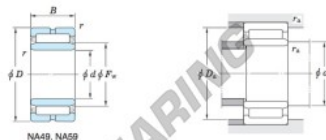

Rollager NA5908-JTEKT - NA5908-JTEKT

<https://www.123kogellager.be/kogellager-behuizing/rollager/roll/na5908-jtekt>

Machined ring needle roller bearings Koyo

F_w 29 ~ 37 mm

With inner ring

Boundary dimensions (mm)					Basic load ratings (kN)			Limiting speeds¹⁾ (min⁻¹)		Bearing No.	
F_w	d	D	B	B_1	C_r	C_{10}	Oil lub.	Grease lub.	Without inner ring		
48	40	62	30	—	55.5	91.2	9 400	—	—		
					Mounting dimensions (mm)		(Refer.) Mass (kg)		(Refer.) Applicable inner ring No.		
					With inner ring	Without inner ring	With inner ring	Without inner ring			
					d_a	D_a	r_a				
					min.	max.	max.				
					NA5908	44	58	0.6	0.187	0.313	IRM404830

PRODUCTKENMERKEN

Merk	JTEKT
N° Ean13	3663952483313
Binnendiameter	40 mm
Buitendiameter	62 mm
Dikte	30 mm
Gewicht	313 g
Verpakking	1

contact@123kogellager.be

CRT4 de Lesquin 60 Rue Du Haut De Sainghin 59273 Fretin FRANCE