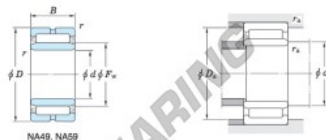

Rollager NA5909-JTEKT - NA5909-JTEKT

<https://www.123kogellager.be/kogellager-behuizing/rollager/roll/na5909-jtekt>

Machined ring needle roller bearings Koyo

F_w 29 ~ 37 mm

With inner ring

Boundary dimensions (mm)				Basic load ratings (kN)			Limiting speeds¹⁾ (min⁻¹)		Bearing No.	
F_w	d	D	B	C_r	C_{10}	Oil lub.	Grease lub.	Without inner ring		
52	45	68	30	—	0.6	58.9	101.0	8 800	—	
Mounting dimensions (mm)				Reference Mass (kg)		Applicable inner ring No.				
With inner ring				Without inner ring	With inner ring					
NA5909				49	64	0.6	0.252	0.365	IRM455230	

PRODUCTKENMERKEN

Merk	JTEKT
N° Ean13	3663952483429
Binnendiameter	45 mm
Binnendiameter	1.772" inch
Buitendiameter	68 mm
Buitendiameter	2.677" inch
Dikte	30 mm
Dikte	1.181" inch
Gewicht	365 g
Verpakking	1

contact@123kogellager.be

CRT4 de Lesquin 60 Rue Du Haut De Sainghin 59273 Fretin FRANCE