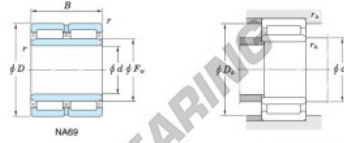

Rollager NA6911-JTEKT - NA6911-JTEKT

<https://www.123kogellager.be/kogellager-behuizing/rollager/roll/na6911-jtekt>

Machined ring needle roller bearings **Koyo**
F_W 29 ~ 37 mm
With inner ring

Boundary dimensions (mm)				Basic load ratings (kN)			Limiting speeds¹⁾ (min⁻¹)		Bearing No.
F_w	d	D	B	B₁	C_r	C₁₀	Oil lub.	Without inner ring	
63	55	80	45	—	86.7	165.0	7 300	—	
Mounting dimensions (mm)				(Refer.) Mass (kg)		(Refer.) Applicable inner ring No.			
With inner ring				d₁ max.	D₁ max.	r₁ max.	Without inner ring	With inner ring	
NA6911				60	75	1	0.458	0.711	IRM56345

PRODUCTKENMERKEN

Merk	JTEKT
N° Ean13	3663952483702
Binnendiameter	55 mm
Binnendiameter	2.165" inch
Buitendiameter	80 mm
Buitendiameter	3.15" inch
Dikte	45 mm
Dikte	1.772" inch
Gewicht	711 g
Verpakking	1

contact@123kogellager.be

CRT4 de Lesquin 60 Rue Du Haut De Sainghin 59273 Fretin FRANCE