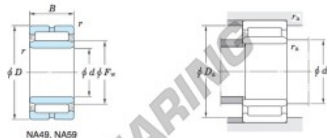

Rollager NA4913-JTEKT - NA4913-JTEKT

<https://www.123kogellager.be/kogellager-behuizing/rollager/roll/na4913-jtekt>

Machined ring needle roller bearings Koyo

F_w 29 ~ 37 mm

With inner ring

Boundary dimensions (mm)					Basic load ratings (kN)			Limiting speeds¹⁾ (min⁻¹)		Bearing No.
F_w	d	D	B	B_1	C_r	C_{10}	Oil lub.	Grease lub.	Without inner ring	
72	65	90	25	1	66.1	114.0	6 400		—	
		Mounting dimensions (mm)			Inner ring Mass (kg)		Outer ring Mass (kg)		Applicable inner ring No.	
		d_a	D_a	r_a	Without inner ring	With inner ring	Without inner ring	With inner ring		
		max.	max.	max.						
NA4913		70	85	1	0.307	0.450	IRM65725			

PRODUCTKENMERKEN

Merk	JTEKT
N° Ean13	3663952483788
Binnendiameter	65 mm
Buitendiameter	90 mm
Dikte	25 mm
Gewicht	450 g
Verpakking	1

contact@123kogellager.be

CRT4 de Lesquin 60 Rue Du Haut De Sainghin 59273 Fretin FRANCE