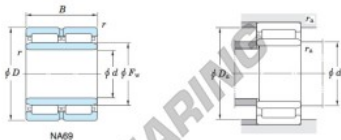

Rollager NA6913-JTEKT - NA6913-JTEKT

<https://www.123kogellager.be/kogellager-behuizing/rollager/roll/na6913-jtekt>

Machined ring needle roller bearings Koyo

F_w 29 ~ 37 mm

With inner ring

Boundary dimensions (mm)				Basic load ratings (kN)		Limiting speeds¹⁾ (min⁻¹)		Bearing No.	
F_w	d	D	B	C_r	C_{10}	Oil lub.	Without inner ring		
72	65	90	45	98.4	190.0	6 400	—		
Mounting dimensions (mm)				(Refer.) Mass (kg)		(Refer.) Applicable inner ring No.			
With inner ring				Without inner ring	With inner ring				
NA6913				70	85	1	0.541	0.798	IRM65745

PRODUCTKENMERKEN

Merk	JTEKT
N° Ean13	3663952483825
Binnendiameter	65 mm
Buitendiameter	90 mm
Dikte	45 mm
Gewicht	798 g
Verpakking	1

contact@123kogellager.be

CRT4 de Lesquin 60 Rue Du Haut De Sainghin 59273 Fretin FRANCE