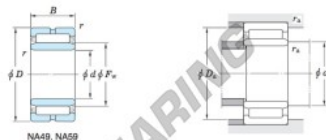

Rollager NA5914-JTEKT - NA5914-JTEKT

https://www.123kogellager.be/kogellager-behuizing/rollager/roll/na5914-jtekt

Machined ring needle roller bearings Koyo

F_w 29 ~ 37 mm

With inner ring

Boundary dimensions (mm)				Basic load ratings (kN)		Limiting speeds¹⁾ (min⁻¹)		Bearing No.		
F_w	d	D	B	C_r	C_{10}	Oil lub.	Without inner ring			
80	70	100	40	107.0	207.0	5 700	—			
				Mounting dimensions (mm)		(Refer.) Mass (kg)		(Refer.) Applicable inner ring No.		
				With inner ring	Without inner ring	With inner ring	Without inner ring			
				d_a	D_a	r_a				
				max.	max.	max.				
				NA5914	75	95	1	0.615	0.973	IRM708040

PRODUCTKENMERKEN

Merk	JTEKT
N° Ean13	3663952483870
Binnendiameter	70 mm
Buitendiameter	100 mm
Dikte	40 mm
Gewicht	973 g
Verpakking	1

contact@123kogellager.be

CRT4 de Lesquin 60 Rue Du Haut De Sainghin 59273 Fretin FRANCE