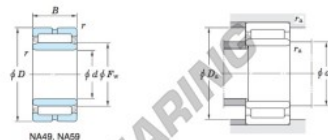

Rollager NA4915-JTEKT - NA4915-JTEKT

<https://www.123kogellager.be/kogellager-behuizing/rollager/roll/na4915-jtekt>

Machined ring needle roller bearings Koyo

F_w 29 ~ 37 mm

With inner ring

Boundary dimensions (mm)					Basic load ratings (kN)			Limiting speeds¹⁾ (min⁻¹)		Bearing No.
F_w	d	D	B	B_1	C_r	C_{10}	Oil lub.	Grease lub.	Without inner ring	
85	75	105	30	1	88.0	164.0	5 400	—	—	
Mounting dimensions (mm)					Inner ring Mass (kg)		Applicable inner ring No.			
With inner ring					Without inner ring	With inner ring				
NA4915					80	100	1	0.507	0.773	IRM758530

PRODUCTKENMERKEN

Merk	JTEKT
N° Ean13	3663952483917
Binnendiameter	75 mm
Buitendiameter	105 mm
Dikte	30 mm
Gewicht	773 g
Verpakking	1

contact@123kogellager.be

CRT4 de Lesquin 60 Rue Du Haut De Sainghin 59273 Fretin FRANCE