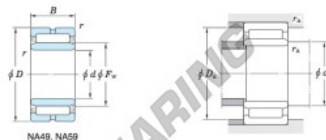

Rollager NA5915-JTEKT - NA5915-JTEKT

<https://www.123kogellager.be/kogellager-behuizing/rollager/roll/na5915-jtekt>

Machined ring needle roller bearings Koyo

F_w 29 ~ 37 mm

With inner ring

Boundary dimensions (mm)				Basic load ratings (kN)		Limiting speeds¹⁾ (min⁻¹)		Bearing No.	
F_w	d	D	B	C_r	C_{10}	Oil lub.	Without inner ring		
85	75	105	40	109.0	216.0	5 400	—		
Mounting dimensions (mm)				(Refer.) Mass (kg)		(Refer.) Applicable inner ring No.			
With inner ring				Without inner ring	With inner ring				
NA5915				80	100	1	0.844	1.03	IRM758540

PRODUCTKENMERKEN

Merk	JTEKT
N° Ean13	3663952483931
Binnendiameter	75 mm
Buitendiameter	105 mm
Dikte	40 mm
Gewicht	1030 g
Verpakking	1

contact@123kogellager.be

CRT4 de Lesquin 60 Rue Du Haut De Sainghin 59273 Fretin FRANCE