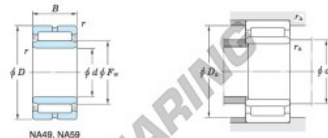

Rollager NA5916-JTEKT - NA5916-JTEKT

<https://www.123kogellager.be/kogellager-behuizing/rollager/roll/na5916-jtekt>

Machined ring needle roller bearings Koyo

F_w 29 ~ 37 mm

With inner ring

Boundary dimensions (mm)					Basic load ratings (kN)			Limiting speeds¹⁾ (min⁻¹)		Bearing No.	
F_w	d	D	B	B_1	C_r	C_{10}	Oil lub.	Grease lub.	Without inner ring		
90	80	110	40	—	114.0	232.0	5100	—	—		
Mounting dimensions (mm)					(Refer.) Mass (kg)		(Refer.) Applicable inner ring No.				
With inner ring					Without inner ring	With inner ring					
NA5916					85	105	1	0.681	1.09	IRM809040	

PRODUCTKENMERKEN

Merk	JTEKT
N° Ean13	3663952483993
Binnendiameter	80 mm
Buitendiameter	110 mm
Dikte	40 mm
Gewicht	1090 g
Verpakking	1

contact@123kogellager.be

CRT4 de Lesquin 60 Rue Du Haut De Sainghin 59273 Fretin FRANCE