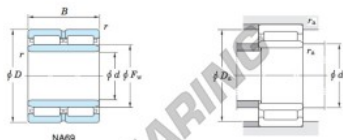

Rollager NA6916-JTEKT - NA6916-JTEKT

<https://www.123kogellager.be/kogellager-behuizing/rollager/roll/na6916-jtekt>

Machined ring needle roller bearings Koyo

F_w 29 ~ 37 mm

With inner ring

Boundary dimensions (mm)					Basic load ratings (kN)		Limiting speeds¹⁾ (min⁻¹)		Bearing No.	
F_w	d	D	B	B_1	C_r	C_{10}	Oil lub.		Without inner ring	
90	80	110	54	—	140.0	304.0	5 100	—	—	
Mounting dimensions (mm)					(Refer.) Mass (kg)		(Refer.) Applicable inner ring No.			
With inner ring					Without inner ring	With inner ring				
NA6916					85	105	1	0.916	1.46	IRM809054

PRODUCTKENMERKEN

Merk	JTEKT
N° Ean13	3663952484013
Binnendiameter	80 mm
Buitendiameter	110 mm
Dikte	54 mm
Gewicht	1460 g
Verpakking	1

contact@123kogellager.be

CRT4 de Lesquin 60 Rue Du Haut De Sainghin 59273 Fretin FRANCE