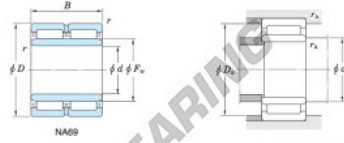

Rollager NA6917-JTEKT - NA6917-JTEKT

<https://www.123kogellager.be/kogellager-behuizing/rollager/roll/na6917-jtekt>

Machined ring needle roller bearings ————— **Koyo**
F_W 29 ~ 37 mm

With inner ring

Boundary dimensions (mm)				Basic load ratings (kN)		Limiting speeds¹⁾ (min⁻¹)		Bearing No.
F_w	d	D	B	C_r	C_{0r}	Oil lub.	Without inner ring	
100	85	120	63	165.0	390.0	4 600	—	
		Mounting dimensions (mm)			(Refer.) Mass (kg)		(Refer.) Applicable inner ring No.	
With inner ring		d₂	D₂	r₂	Without inner ring	With inner ring		
NA6917		91.5	113.5	1	1.17	2.29	IRM510063	

PRODUCTKENMERKEN

Merk	JTEKT
N° Ean13	3663952484082
Binnendiameter	85 mm
Buitendiameter	120 mm
Dikte	63 mm
Gewicht	2290 g
Verpakking	1

contact@123kogellager.be

CRT4 de Lesquin 60 Rue Du Haut De Sainghin 59273 Fretin FRANCE