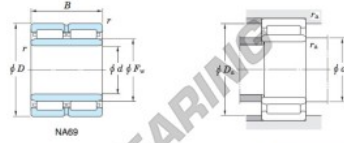

Rollager NA6919-JTEKT - NA6919-JTEKT

<https://www.123kogellager.be/kogellager-behuizing/rollager/roll/na6919-jtekt>

Machined ring needle roller bearings ————— **Koyo**
F_W 29 ~ 37 mm
With inner ring

Boundary dimensions (mm)				Basic load ratings (kN)		Limiting speeds¹⁾ (min⁻¹)		Bearing No.	
F_w	d	D	B	C_r	C_{0r}	Oil lub.	Without inner ring		
110	95	130	63	173.0	428.0	4 200	—		
Mounting dimensions (mm)				(Refer.) Mass (kg)		(Refer.) Applicable inner ring No.			
With inner ring				Without inner ring	With inner ring				
NA6919				101.5	123.5	1	1.27	2.43	IRM9511063

PRODUCTKENMERKEN

Merk	JTEKT
N° Ean13	3663952484204
Binnendiameter	95 mm
Buitendiameter	130 mm
Dikte	63 mm
Gewicht	2430 g
Verpakking	1

contact@123kogellager.be

CRT4 de Lesquin 60 Rue Du Haut De Sainghin 59273 Fretin FRANCE