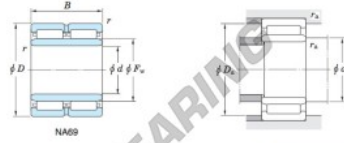

Rollager NA6919-JTEKT - NA6919-JTEKT

<https://www.123kogellager.be/kogellager-behuizing/rollager/roll/na6919-jtekt>

Machined ring needle roller bearings ————— **Koyo**
F_W 29 ~ 37 mm

With inner ring

Boundary dimensions (mm)				Basic load ratings (kN)		Limiting speeds¹⁾ (min⁻¹)		Bearing No.	
F_w	d	D	B	C_r	C_{0r}	Oil lub.	Without inner ring		
110	95	130	63	173.0	428.0	4 200	—		
Mounting dimensions (mm)				(Refer.) Mass (kg)		(Refer.) Applicable inner ring No.			
With inner ring				Without inner ring	With inner ring				
NA6919				101.5	123.5	1	1.27	2.43	IRM9511063

PRODUCTKENMERKEN

Merk	JTEKT
N° Ean13	3663952484204
Binnendiameter	95 mm
Buitendiameter	130 mm
Dikte	63 mm
Gewicht	2430 g
Verpakking	1

contact@123kogellager.be

CRT4 de Lesquin 60 Rue Du Haut De Sainghin 59273 Fretin FRANCE