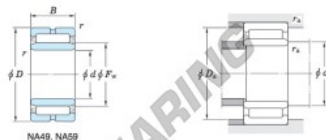

Rollager NA5920-JTEKT - NA5920-JTEKT

<https://www.123kogellager.be/kogellager-behuizing/rollager/roll/na5920-jtekt>

Machined ring needle roller bearings Koyo

F_w 29 ~ 37 mm

With inner ring

Boundary dimensions (mm)					Basic load ratings (kN)		Limiting speeds¹⁾ (min⁻¹)		Bearing No.		
F_w	d	D	B	B_1	C_r	C_{10}	Oil lub.	Without inner ring	Without inner ring		
115	100	140	54	—	189.0	418.0	4 000	—	—		
					Mounting dimensions (mm)		(Refer.) Mass (kg)		(Refer.) Applicable inner ring No.		
					With inner ring	Without inner ring	With inner ring	Without inner ring			
					d_a	D_a	r_a				
					max.	max.	max.				
					NA5920	106.5	133.5	1	1.49	2.53	IRM1001554

PRODUCTKENMERKEN

Merk	JTEKT
N° Ean13	3663952484242
Binnendiameter	100 mm
Buitendiameter	140 mm
Dikte	54 mm
Gewicht	2530 g
Verpakking	1

contact@123kogellager.be

CRT4 de Lesquin 60 Rue Du Haut De Sainghin 59273 Fretin FRANCE