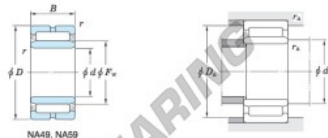

Rollager NA5924-JTEKT - NA5924-JTEKT

<https://www.123kogellager.be/kogellager-behuizing/rollager/roll/na5924-jtekt>

Machined ring needle roller bearings Koyo

F_w 29 ~ 37 mm

With inner ring

Boundary dimensions (mm)				Basic load ratings (kN)		Limiting speeds¹⁾ (min⁻¹)		Bearing No.	
F_w	d	D	B	C_r	C_{10}	Oil lub.	Without inner ring		
135	120	165	60	244.0	564.0	3 400	—		
Mounting dimensions (mm)				(Refer.) Mass (kg)		(Refer.) Applicable inner ring No.			
With inner ring				Without inner ring	With inner ring				
NA5924				126.5	156.5	1	2.43	3.80	IRM12013560

PRODUCTKENMERKEN

Merk	JTEKT
N° Ean13	3663952484327
Binnendiameter	120 mm
Buitendiameter	165 mm
Dikte	60 mm
Gewicht	3800 g
Verpakking	1

contact@123kogellager.be

CRT4 de Lesquin 60 Rue Du Haut De Sainghin 59273 Fretin FRANCE