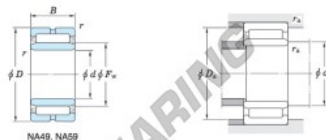

Rollager NA5926-JTEKT - NA5926-JTEKT

<https://www.123kogellager.be/kogellager-behuizing/rollager/roll/na5926-jtekt>

Machined ring needle roller bearings Koyo

F_w 29 ~ 37 mm

With inner ring

Boundary dimensions (mm)				Basic load ratings (kN)		Limiting speeds¹⁾ (min⁻¹)		Bearing No.		
F_w	d	D	B	C_r	C_{10}	Oil lub.	Without inner ring			
150	130	180	67	274.0	655.0	3 000	—			
				Mounting dimensions (mm)		(Refer.) Mass (kg)		(Refer.) Applicable inner ring No.		
				With inner ring	Without inner ring	With inner ring	Without inner ring			
				d_a	D_a	r_a				
				min.	max.	max.				
				NA5926	138	172	1.5	3.000	5.09	IRM13015067

PRODUCTKENMERKEN

Merk	JTEKT
N° Ean13	3663952484365
Binnendiameter	130 mm
Buitendiameter	180 mm
Dikte	67 mm
Gewicht	5090 g
Verpakking	1

contact@123kogellager.be

CRT4 de Lesquin 60 Rue Du Haut De Sainghin 59273 Fretin FRANCE